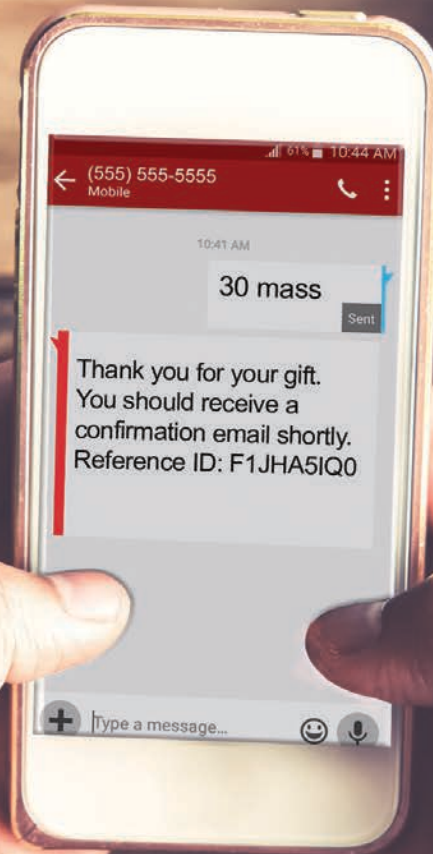

TEXT-TO- GIVE

A new, easy way
to support the mission of our parish!

STEP

1

Text the amount you would like to give to our number below.*

STEP

2

Hit "SEND"!

* Standard messaging rates apply.